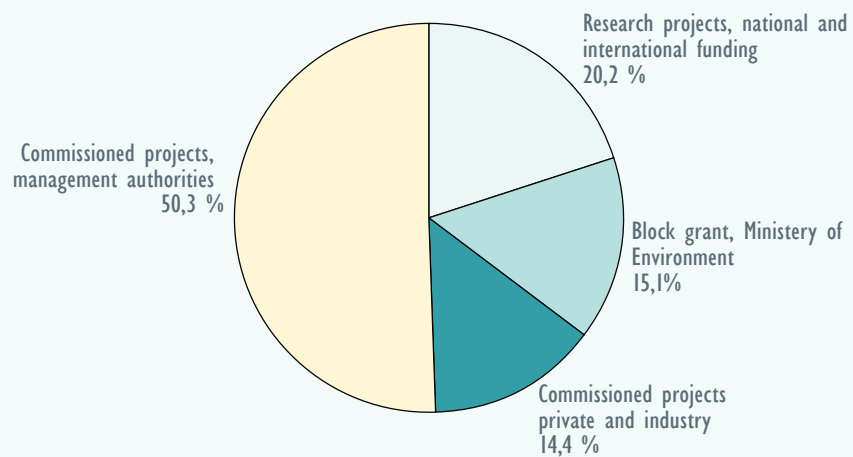

NINA's turnover 2009

Total turnover: 31,4 mill. EUR