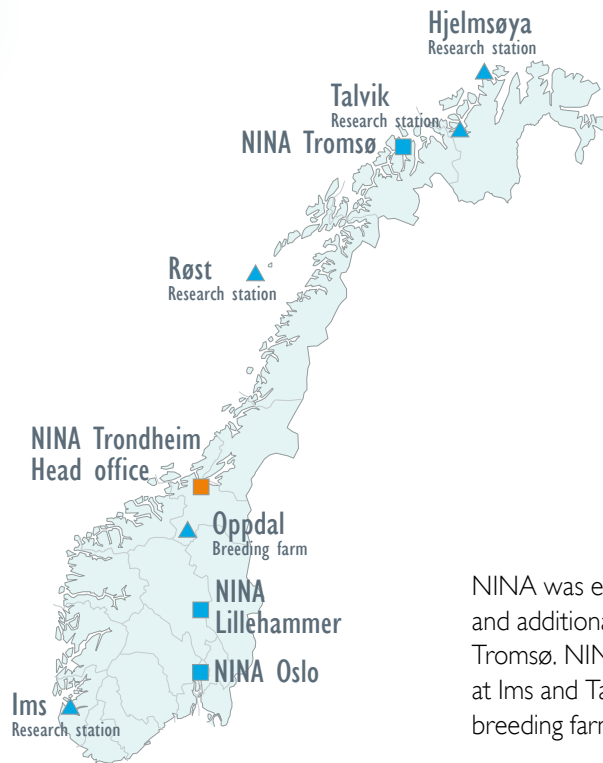

NINA's organisation

NINA was established in 1988. The main office is in Trondheim, and additional offices are established in Oslo, Lillehammer and Tromsø. NINA also owns and runs research stations for fish at Ims and Talvik, for seabirds at Røst and Hjelmsøya, and a breeding farm for arctic fox at Oppdal.