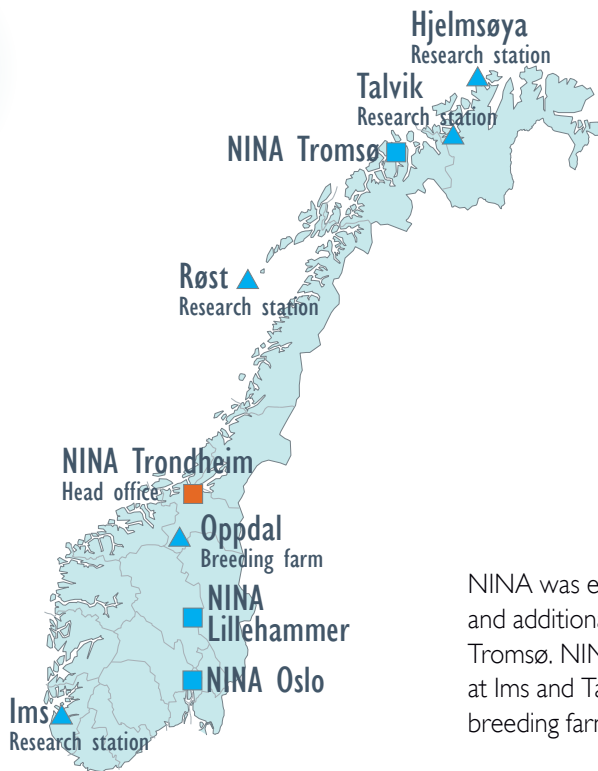

NINA in Norway

NINA was established in 1988. The main office is in Trondheim, and additional offices are established in Oslo, Lillehammer and Tromsø. NINA also owns and runs research stations for fish at Ims and Talvik, for seabirds at Røst and Hjelmsøya, and a breeding farm for arctic fox at Oppdal.