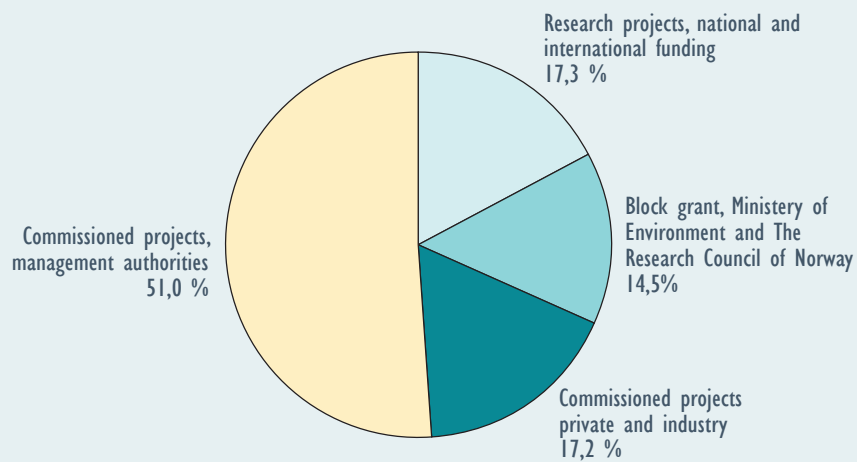

NINA's turnover 2011

Total turnover: 37,6 mill. EUR